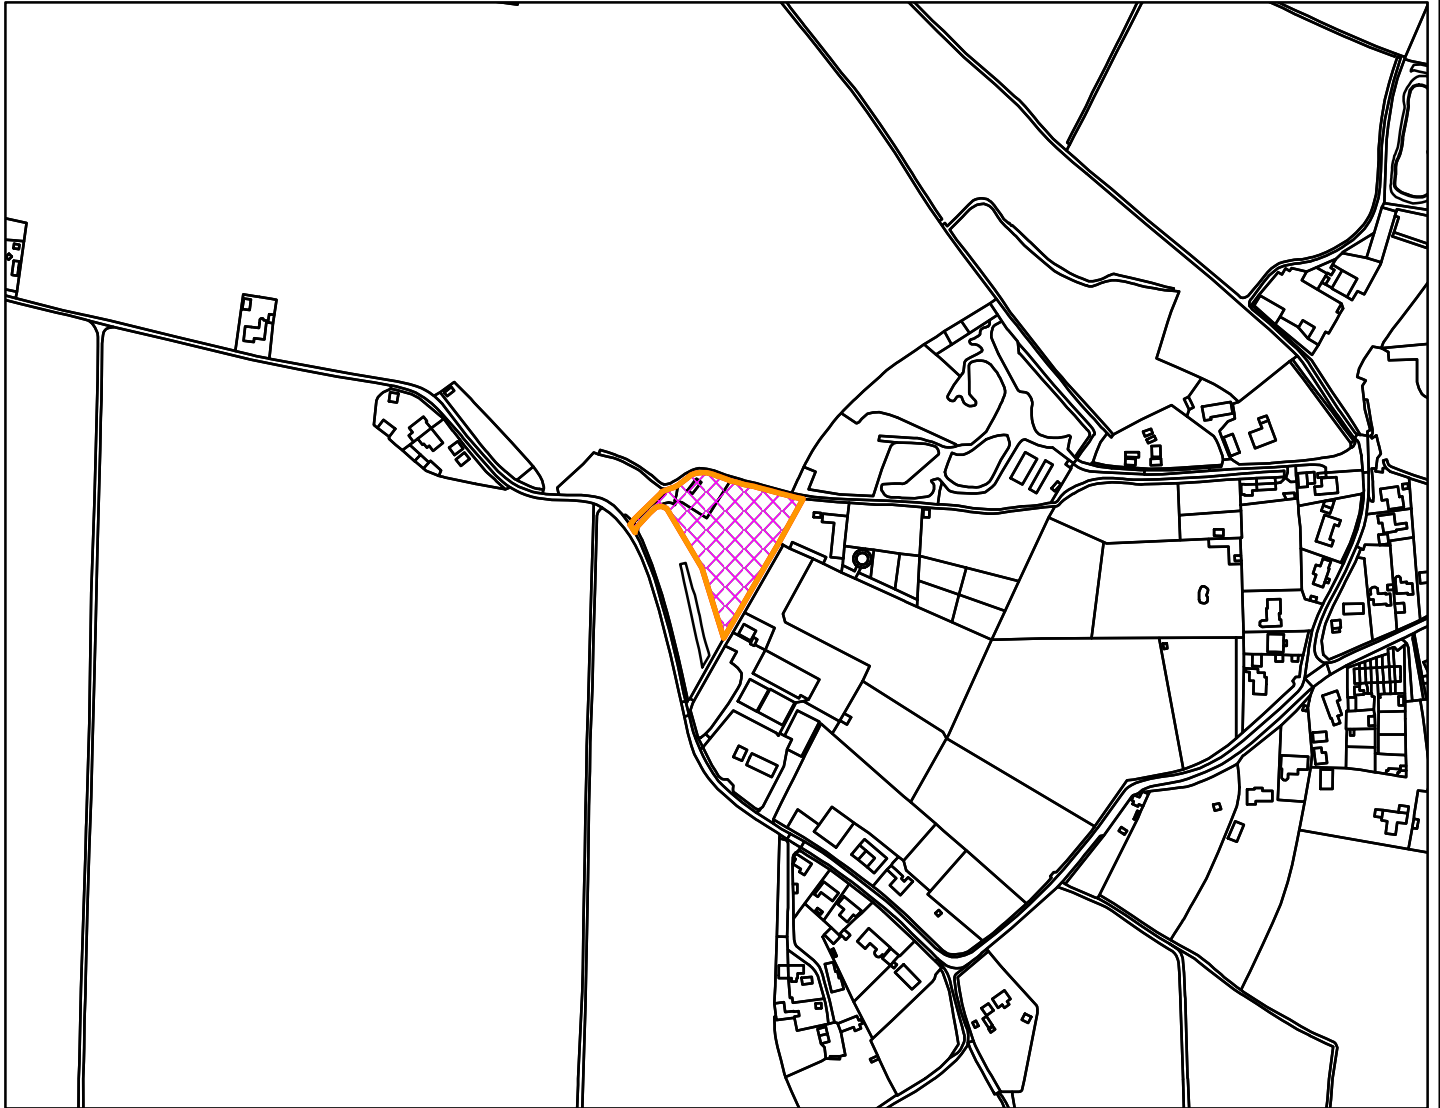

24/01061/F

Borough Council of
King's Lynn &
West Norfolk

Still Meadows River Road West Walton PE14 7EX

Legend

Scale: 1:5,000

Reproduced from the Ordnance Survey map with permission of the Controller of His Majesty's Stationery Office © Crown Copyright 2023.

Unauthorised reproduction infringes Crown Copyright and may lead to prosecution or civil proceedings.

Organisation	BCKLWN
Department	Department
Comments	
Date	23/10/2024
MSA Number	0100024314